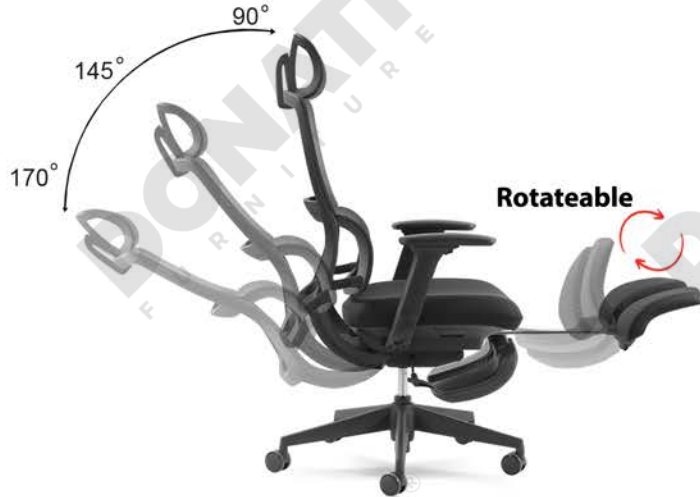

MARKEN

Relax Chair

* Backrest recline between 90 to 170 degrees

* Multilocking at any angle