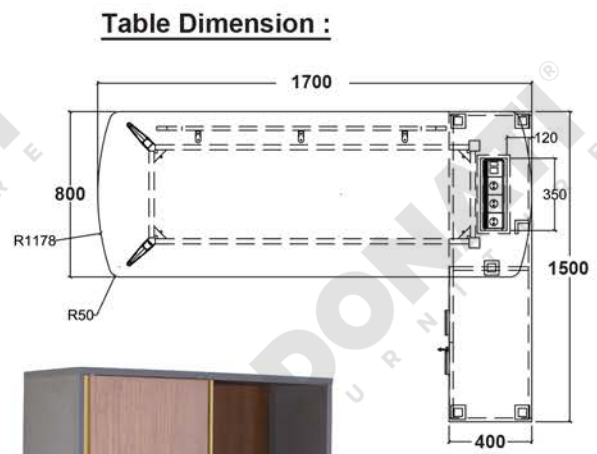

Table : HESSEN Manager Table
Book Case : HESSEN BC 3
Chair : JESSI 1

HESSEN. MG

Manager Table

Product Details :