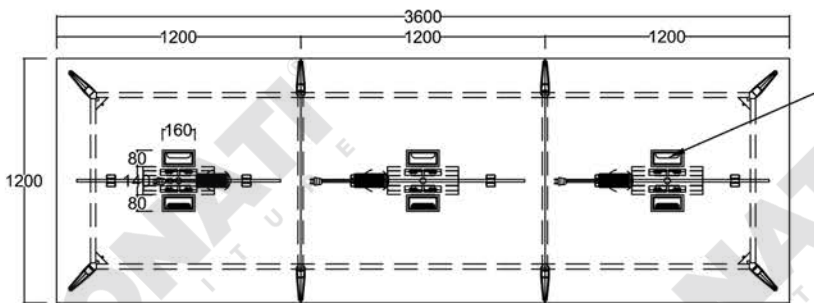

UVIXO WS 6P Glass Dimension:

Top View