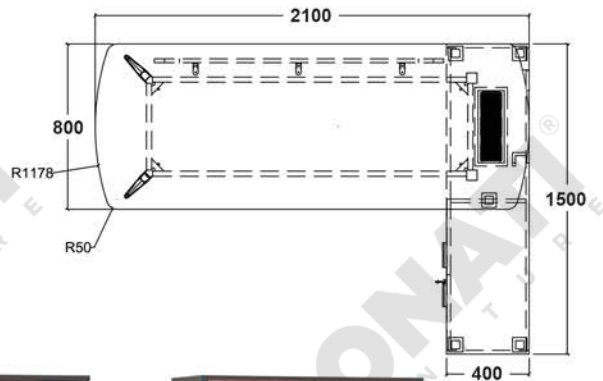

### Product Details :

1  
Aluminium Flip  
Top with Power  
Sockets.

2  
The edge of the  
table is safe, with  
a non-pointy edges

3  
Elegant table leg.

**HESSEN BC 1**  
800 x 400 x 2000 mm

**HESSEN BC 2**  
800 x 400 x 2000 mm