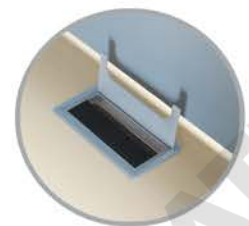

Flip Top PVC with soft brush