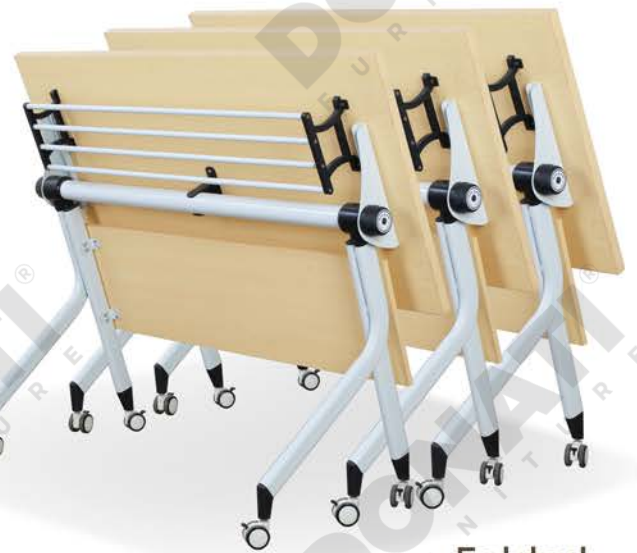

ASTRO

Folding Desk

Folded

Functions :

*Turn the knob to fold the table.

* Foldable to save space.

*Equipped with book rack.

*Functionable swivel locks.