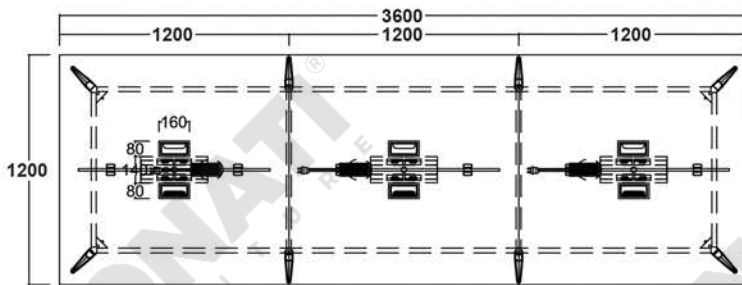

HESSSEN WS 6P Dimension :